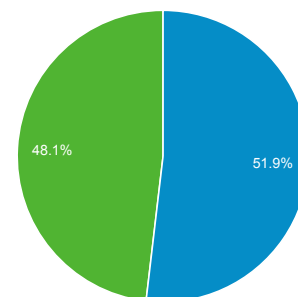

Audience Overview

All Users
100.00% Sessions

Jan 1, 2017 - Sep 5, 2017

Overview

■ New Visitor ■ Returning Visitor

Language	Sessions	% Sessions
1. en-ca	41,943	39.08%
2. en-us	37,302	34.76%
3. en-gb	16,955	15.80%
4. fr-ca	4,615	4.30%
5. fr	4,551	4.24%
6. fr-fr	657	0.61%
7. ru	548	0.51%
8. ru-ru	185	0.17%
9. en	104	0.10%
10. ko	86	0.08%