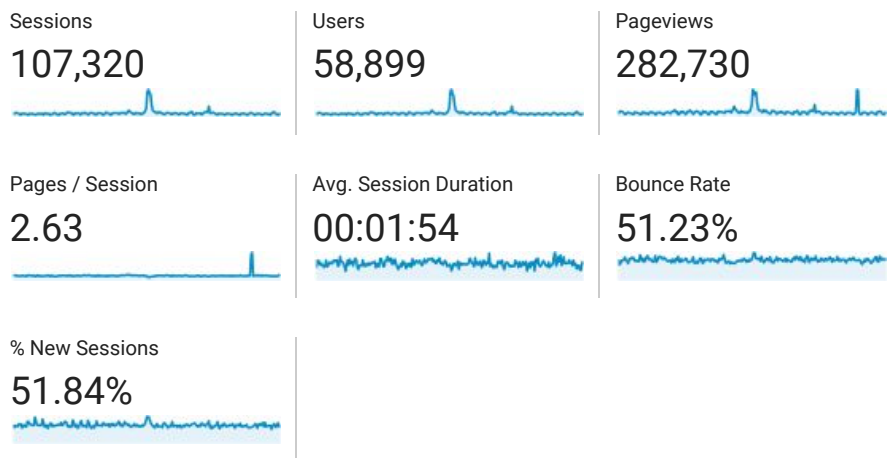

Audience Overview

All Users
100.00% Sessions

Jan 1, 2017 - Sep 5, 2017

Overview

■ New Visitor ■ Returning Visitor

Language	Sessions	% Sessions
1. en-ca	41,943	39.08%
2. en-us	37,302	34.76%
3. en-gb	16,955	15.80%
4. fr-ca	4,615	4.30%
5. fr	4,551	4.24%
6. fr-fr	657	0.61%
7. ru	548	0.51%
8. ru-ru	185	0.17%
9. en	104	0.10%
10. ko	86	0.08%